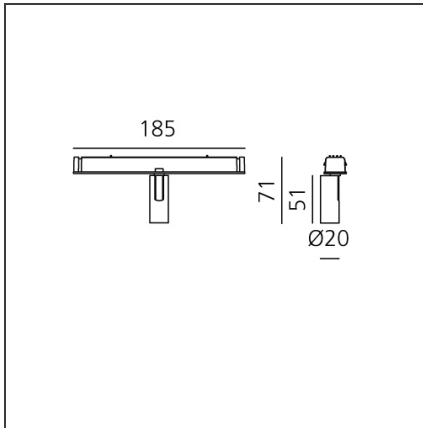

TECHNICAL DRAWINGS

FEATURES

Article Code:	AP70315	Series:	Indoor, 2019 Artemide Collection
Colour:	Brushed Silver		
Installation:	Track, Projector		
Environment:	Indoor		

DIMENSIONS

Height:	cm 7.1
Base Length:	cm 18.5
Inclination:	-90+90
Rotation:	cm 360

INCLUDED SOURCES

Category:	LED	Color temperature (K):	3000K
Number:	1	Color Tolerance:	MacAdam 3SDCM
Watt:	2W	CRI:	80
Type:	0	Service Life:	L90 (6K) 36300h

LUMINAIRE

Watt:	2W	Delivered lumens output (lm):	140lm
		CCT:	3000K
		CRI:	80
		Dimmable Typology:	Dali

Notes

For operation use only Artemide Power Supply kit.