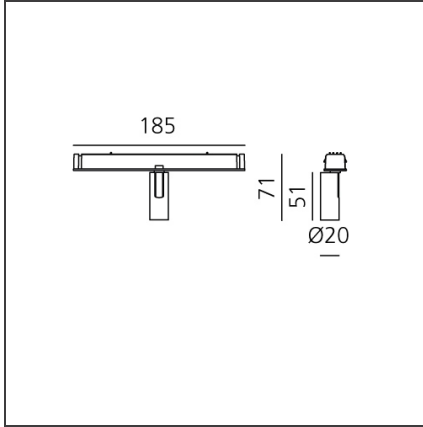

TECHNICAL DRAWINGS

FEATURES

Article Code:	AP70320	Series:	Indoor, 2019 Artemide Collection
Colour:	Brushed Bronze		
Installation:	Track, Projector		
Environment:	Indoor		

DIMENSIONS

Height:	cm 7.1
Base Length:	cm 18.5
Inclination:	-90+90
Rotation:	cm 360

INCLUDED SOURCES

Category:	LED	Color temperature (K):	3000K
Number:	1	Color Tolerance:	MacAdam 3SDCM
Watt:	2W	CRI:	80
Type:	0	Service Life:	L90 (6K) 36300h

LUMINAIRE

Watt:	2W	Delivered lumens output (lm):	140lm
		CCT:	3000K
		CRI:	80
		Dimmable Typology:	Dali

Notes

For operation use only Artemide Power Supply kit.