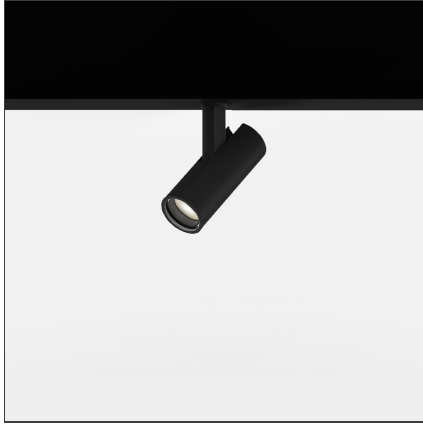

Vector Magnetic 20 - 32° 3000K DALI Black

IP20  Dimmerable: 

DESIGN BY

Carlotta de Bevilacqua

DESCRIPTION

Four sizes with three different beam angles each (spot, flood, wide flood) obtained by means of refractive or hybrid optical units. Junction arm integrated in the spotlight's body to keep the barycentre aligned with the track and prevent any imbalance in possible suspension versions of the track. The junction allows 360° rotation and 90° tilting for maximum emission adjustment freedom.

TECHNICAL DRAWINGS

FEATURES

Article Code:	AP70304	Series:	Indoor, 2019 Artemide Collection
Colour:	Black		
Installation:	Track, Projector		
Environment:	Indoor		

DIMENSIONS

Height:	cm 7.1
Base Length:	cm 18.5
Inclination:	-90+90
Rotation:	cm 360