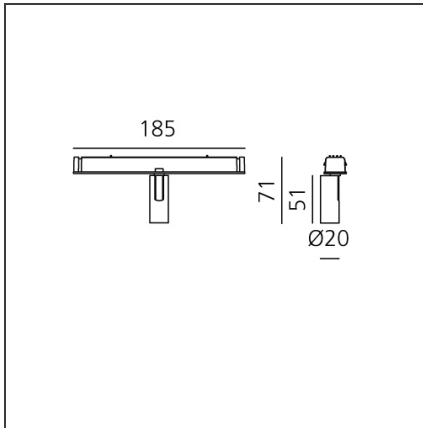

Vector Magnetic 20 - 32° 3000K DALI Black

IP20  Dimmerable: 

DESIGN BY

Carlotta de Bevilacqua

DESCRIPTION

Four sizes with three different beam angles each (spot, flood, wide flood) obtained by means of refractive or hybrid optical units. Junction arm integrated in the spotlight's body to keep the barycentre aligned with the track and prevent any imbalance in possible suspension versions of the track. The junction allows 360° rotation and 90° tilting for maximum emission adjustment freedom.

TECHNICAL DRAWINGS

FEATURES

Article Code:	AP70304	Series:	Indoor, 2019 Artemide Collection
Colour:	Black		
Installation:	Track, Projector		
Environment:	Indoor		

DIMENSIONS

Height:	cm 7.1
Base Length:	cm 18.5
Inclination:	-90+90
Rotation:	cm 360