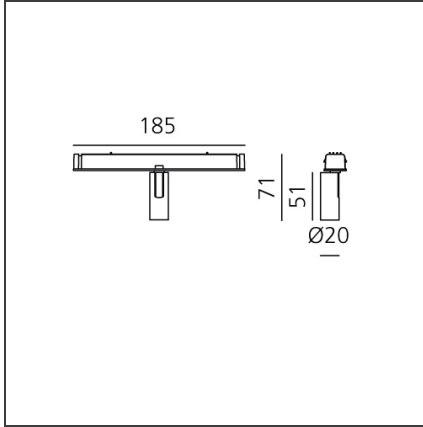

Vector Magnetic 20 - 32° 2700K DALI White

IP20  Dimmerable: 

DESIGN BY

Carlotta de Bevilacqua

DESCRIPTION

Four sizes with three different beam angles each (spot, flood, wide flood) obtained by means of refractive or hybrid optical units. Junction arm integrated in the spotlight's body to keep the barycentre aligned with the track and prevent any imbalance in possible suspension versions of the track. The junction allows 360° rotation and 90° tilting for maximum emission adjustment freedom.

TECHNICAL DRAWINGS

FEATURES

Article Code:	AP71301	Series:	Indoor, 2019 Artemide Collection
Colour:	White		
Installation:	Track, Projector		
Environment:	Indoor		

DIMENSIONS

Height:	cm 7.1
Base Length:	cm 18.5
Inclination:	-90+90
Rotation:	cm 360