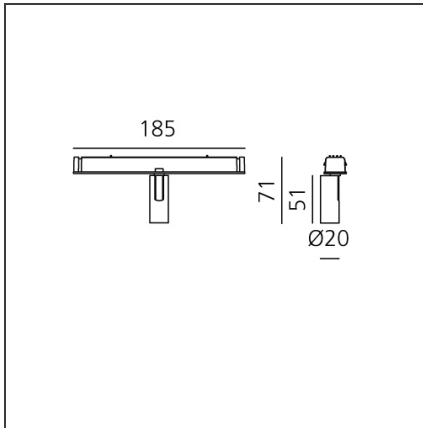

Vector Magnetic 20 - 32° 2700K DALI Brushed silver

IP20  Dimmerable: 

DESIGN BY

Carlotta de Bevilacqua

DESCRIPTION

Four sizes with three different beam angles each (spot, flood, wide flood) obtained by means of refractive or hybrid optical units. Junction arm integrated in the spotlight's body to keep the barycentre aligned with the track and prevent any imbalance in possible suspension versions of the track. The junction allows 360° rotation and 90° tilting for maximum emission adjustment freedom.

TECHNICAL DRAWINGS

FEATURES

Article Code:	AP71315	Series:	Indoor, 2019 Artemide Collection
Colour:	Brushed Silver		
Installation:	Track, Projector		
Environment:	Indoor		

DIMENSIONS

Height:	cm 7.1
Base Length:	cm 18.5
Inclination:	-90+90
Rotation:	cm 360