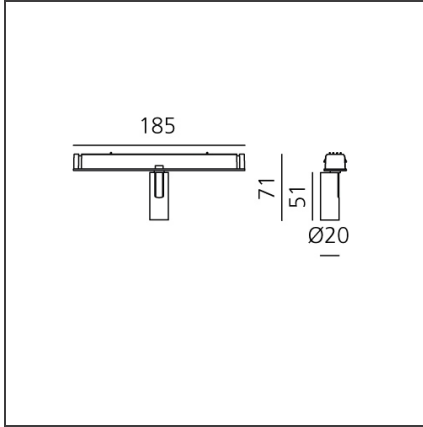

Vector Magnetic 20 - 32° 2700K DALI Brushed copper

IP20  Dimmerable: 

DESIGN BY

Carlotta de Bevilacqua

DESCRIPTION

Four sizes with three different beam angles each (spot, flood, wide flood) obtained by means of refractive or hybrid optical units. Junction arm integrated in the spotlight's body to keep the barycentre aligned with the track and prevent any imbalance in possible suspension versions of the track. The junction allows 360° rotation and 90° tilting for maximum emission adjustment freedom.

TECHNICAL DRAWINGS

FEATURES

Article Code:	AP71318	Series:	Indoor, 2019 Artemide Collection
Colour:	Brushed Copper		
Installation:	Track, Projector		
Environment:	Indoor		

DIMENSIONS

Height:	cm 7.1
Base Length:	cm 18.5
Inclination:	-90+90
Rotation:	cm 360