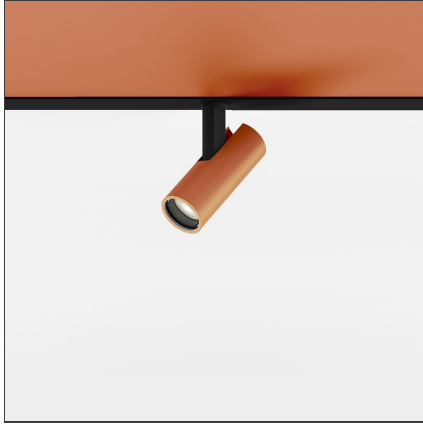

Vector Magnetic 20 - 32° 2700K DALI Brushed copper

IP20  Dimmerable: 

DESIGN BY

Carlotta de Bevilacqua

DESCRIPTION

Four sizes with three different beam angles each (spot, flood, wide flood) obtained by means of refractive or hybrid optical units. Junction arm integrated in the spotlight's body to keep the barycentre aligned with the track and prevent any imbalance in possible suspension versions of the track. The junction allows 360° rotation and 90° tilting for maximum emission adjustment freedom.

TECHNICAL DRAWINGS

FEATURES

Article Code:	AP71318	Series:	Indoor, 2019 Artemide Collection
Colour:	Brushed Copper		
Installation:	Track, Projector		
Environment:	Indoor		

DIMENSIONS

Height:	cm 7.1
Base Length:	cm 18.5
Inclination:	-90+90
Rotation:	cm 360