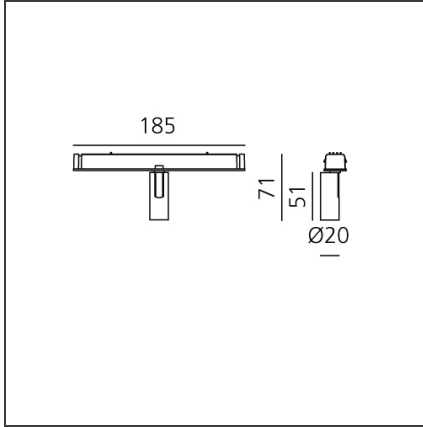

Vector Magnetic 20 - 24° 4000K DALI White

IP20  Dimmerable: 

DESIGN BY

Carlotta de Bevilacqua

DESCRIPTION

Four sizes with three different beam angles each (spot, flood, wide flood) obtained by means of refractive or hybrid optical units. Junction arm integrated in the spotlight's body to keep the barycentre aligned with the track and prevent any imbalance in possible suspension versions of the track. The junction allows 360° rotation and 90° tilting for maximum emission adjustment freedom.

TECHNICAL DRAWINGS

FEATURES

Article Code:	AP75201	Series:	Indoor, 2019 Artemide Collection
Colour:	White		
Installation:	Track, Projector		
Environment:	Indoor		

DIMENSIONS

Height:	cm 7.1
Base Length:	cm 18.5
Inclination:	-90+90
Rotation:	cm 360

INCLUDED SOURCES

Category:	LED	Color temperature (K):	4000K
Number:	1	Color Tolerance:	MacAdam 3SDCM
Watt:	2W	CRI:	80
Type:	0	Service Life:	L90 (6K) 36300h

LUMINAIRE

Watt:	2W	Delivered lumens output (lm):	160lm
		CCT:	4000K
		CRI:	80
		Dimmable Typology:	Dali