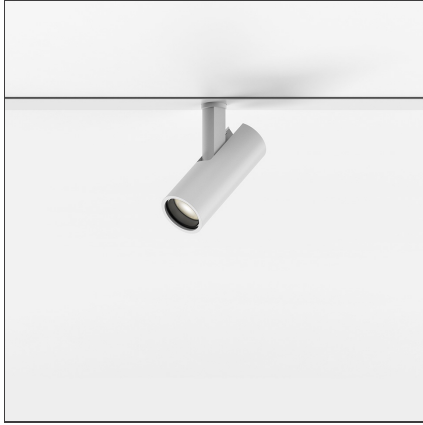

Vector Magnetic 20 - 24° 4000K DALI White

IP20  Dimmerable: 

DESIGN BY

Carlotta de Bevilacqua

DESCRIPTION

Four sizes with three different beam angles each (spot, flood, wide flood) obtained by means of refractive or hybrid optical units. Junction arm integrated in the spotlight's body to keep the barycentre aligned with the track and prevent any imbalance in possible suspension versions of the track. The junction allows 360° rotation and 90° tilting for maximum emission adjustment freedom.

TECHNICAL DRAWINGS

FEATURES

Article Code:	AP75201	Series:	Indoor, 2019 Artemide Collection
Colour:	White		
Installation:	Track, Projector		
Environment:	Indoor		

DIMENSIONS

Height:	cm 7.1
Base Length:	cm 18.5
Inclination:	-90+90
Rotation:	cm 360