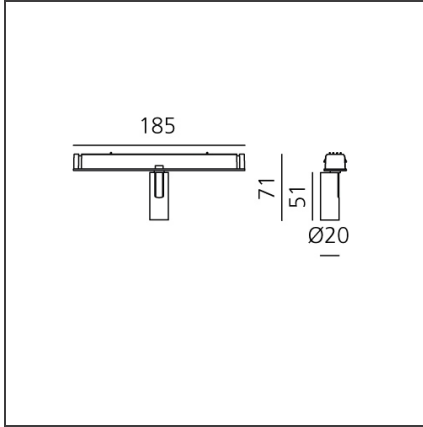

Vector Magnetic 20 - 24° 4000K DALI Brushed silver

IP20   Dimmerable: 

DESIGN BY

Carlotta de Bevilacqua

DESCRIPTION

Four sizes with three different beam angles each (spot, flood, wide flood) obtained by means of refractive or hybrid optical units. Junction arm integrated in the spotlight's body to keep the barycentre aligned with the track and prevent any imbalance in possible suspension versions of the track. The junction allows 360° rotation and 90° tilting for maximum emission adjustment freedom.

TECHNICAL DRAWINGS

FEATURES

Article Code:	AP75215	Series:	Indoor, 2019 Artemide Collection
Colour:	Brushed Silver		
Installation:	Track, Projector		
Environment:	Indoor		

DIMENSIONS

Height:	cm 7.1
Base Length:	cm 18.5
Inclination:	-90+90
Rotation:	cm 360

INCLUDED SOURCES

Category:	LED	Color temperature (K):	4000K
Number:	1	Color Tolerance:	MacAdam 3SDCM
Watt:	2W	CRI:	80
Type:	0	Service Life:	L90 (6K) 36300h

LUMINAIRE

Watt:	2W	Delivered lumens output (lm):	160lm
		CCT:	4000K
		CRI:	80
		Dimmable Typology:	Dali