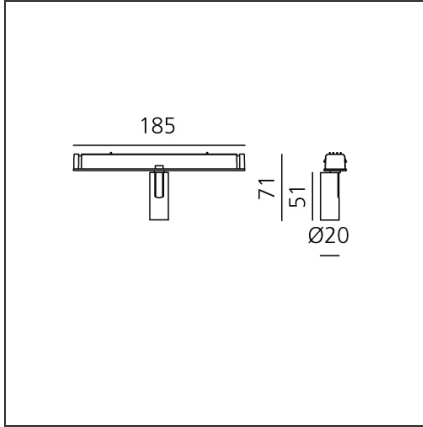

Vector Magnetic 20 - 24° 4000K DALI Brushed copper

IP20  Dimmerable: 

DESIGN BY

Carlotta de Bevilacqua

DESCRIPTION

Four sizes with three different beam angles each (spot, flood, wide flood) obtained by means of refractive or hybrid optical units. Junction arm integrated in the spotlight's body to keep the barycentre aligned with the track and prevent any imbalance in possible suspension versions of the track. The junction allows 360° rotation and 90° tilting for maximum emission adjustment freedom.

TECHNICAL DRAWINGS

FEATURES

Article Code:	AP75218	Series:	Indoor, 2019 Artemide Collection
Colour:	Brushed Copper		
Installation:	Track, Projector		
Environment:	Indoor		

DIMENSIONS

Height:	cm 7.1
Base Length:	cm 18.5
Inclination:	-90+90
Rotation:	cm 360

INCLUDED SOURCES

Category:	LED	Color temperature (K):	4000K
Number:	1	Color Tolerance:	MacAdam 3SDCM
Watt:	2W	CRI:	80
Type:	0	Service Life:	L90 (6K) 36300h

LUMINAIRE

Watt:	2W	Delivered lumens output (lm):	160lm
		CCT:	4000K
		CRI:	80
		Dimmable Typology:	Dali