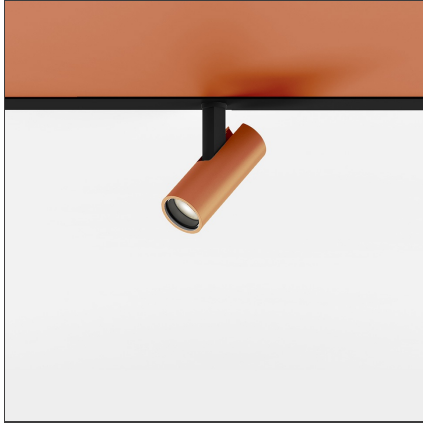

Vector Magnetic 20 - 24° 4000K DALI Brushed copper

IP20  Dimmerable: 

DESIGN BY

Carlotta de Bevilacqua

DESCRIPTION

Four sizes with three different beam angles each (spot, flood, wide flood) obtained by means of refractive or hybrid optical units. Junction arm integrated in the spotlight's body to keep the barycentre aligned with the track and prevent any imbalance in possible suspension versions of the track. The junction allows 360° rotation and 90° tilting for maximum emission adjustment freedom.

TECHNICAL DRAWINGS

FEATURES

Article Code:	AP75218	Series:	Indoor, 2019 Artemide Collection
Colour:	Brushed Copper		
Installation:	Track, Projector		
Environment:	Indoor		

DIMENSIONS

Height:	cm 7.1
Base Length:	cm 18.5
Inclination:	-90+90
Rotation:	cm 360