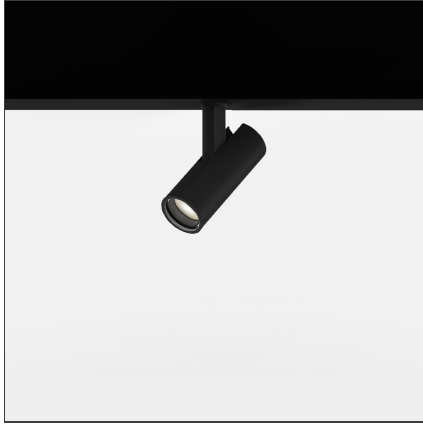

Vector Magnetic 20 - 24° 4000K DALI Black

IP20  Dimmerable: 

DESIGN BY

Carlotta de Bevilacqua

DESCRIPTION

Four sizes with three different beam angles each (spot, flood, wide flood) obtained by means of refractive or hybrid optical units. Junction arm integrated in the spotlight's body to keep the barycentre aligned with the track and prevent any imbalance in possible suspension versions of the track. The junction allows 360° rotation and 90° tilting for maximum emission adjustment freedom.

TECHNICAL DRAWINGS

FEATURES

Article Code:	AP75204	Series:	Indoor, 2019 Artemide Collection
Colour:	Black		
Installation:	Track, Projector		
Environment:	Indoor		

DIMENSIONS

Height:	cm 7.1
Base Length:	cm 18.5
Inclination:	-90+90
Rotation:	cm 360