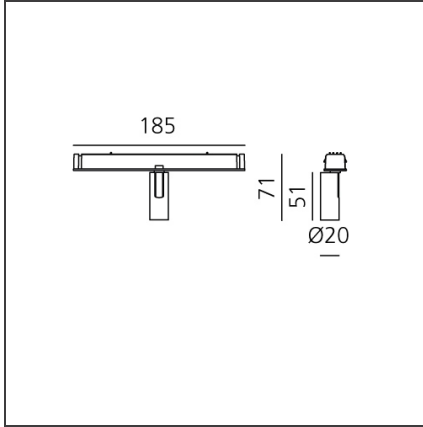

Vector Magnetic 20 - 24° 4000K DALI Black

IP20  Dimmerable: 

DESIGN BY

Carlotta de Bevilacqua

DESCRIPTION

Four sizes with three different beam angles each (spot, flood, wide flood) obtained by means of refractive or hybrid optical units. Junction arm integrated in the spotlight's body to keep the barycentre aligned with the track and prevent any imbalance in possible suspension versions of the track. The junction allows 360° rotation and 90° tilting for maximum emission adjustment freedom.

TECHNICAL DRAWINGS

FEATURES

Article Code:	AP75204	Series:	Indoor, 2019 Artemide Collection
Colour:	Black		
Installation:	Track, Projector		
Environment:	Indoor		

DIMENSIONS

Height:	cm 7.1
Base Length:	cm 18.5
Inclination:	-90+90
Rotation:	cm 360

INCLUDED SOURCES

Category:	LED	Color temperature (K):	4000K
Number:	1	Color Tolerance:	MacAdam 3SDCM
Watt:	2W	CRI:	80
Type:	0	Service Life:	L90 (6K) 36300h

LUMINAIRE

Watt:	2W	Delivered lumens output (lm):	160lm
		CCT:	4000K
		CRI:	80
		Dimmable Typology:	Dali