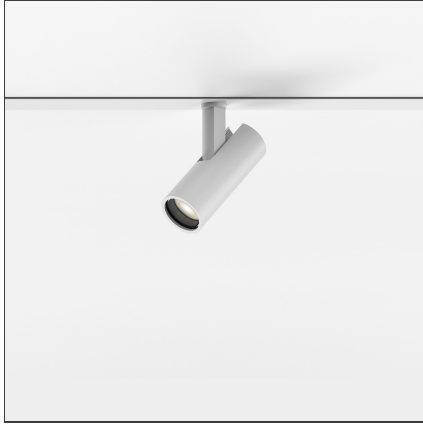

## Vector Magnetic 20 - 24° 3000K DALI White

IP20  Dimmerable: 

### DESCRIPTION

Four sizes with three different beam angles each (spot, flood, wide flood) obtained by means of refractive or hybrid optical units. Junction arm integrated in the spotlight's body to keep the barycentre aligned with the track and prevent any imbalance in possible suspension versions of the track. The junction allows 360° rotation and 90° tilting for maximum emission adjustment freedom.