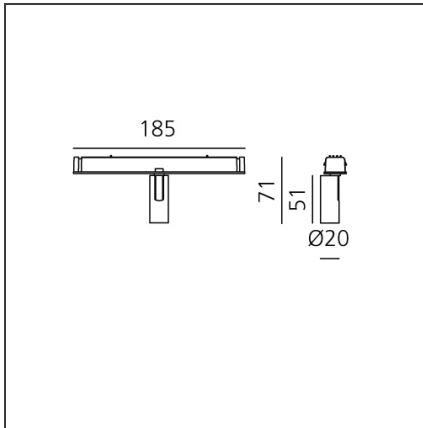

Vector Magnetic 20 - 24° 3000K DALI Brushed silver

IP20  Dimmerable: 

DESIGN BY

Carlotta de Bevilacqua

DESCRIPTION

Four sizes with three different beam angles each (spot, flood, wide flood) obtained by means of refractive or hybrid optical units. Junction arm integrated in the spotlight's body to keep the barycentre aligned with the track and prevent any imbalance in possible suspension versions of the track. The junction allows 360° rotation and 90° tilting for maximum emission adjustment freedom.

TECHNICAL DRAWINGS

FEATURES

Article Code:	AP70215	Series:	Indoor, 2019 Artemide Collection
Colour:	Brushed Silver		
Installation:	Track, Projector		
Environment:	Indoor		

DIMENSIONS

Height:	cm 7.1
Base Length:	cm 18.5
Inclination:	-90+90
Rotation:	cm 360