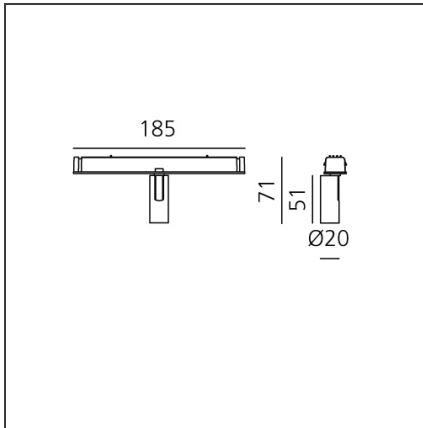

Vector Magnetic 20 - 24° 3000K DALI Brushed copper

IP20  Dimmerable: 

DESIGN BY

Carlotta de Bevilacqua

DESCRIPTION

Four sizes with three different beam angles each (spot, flood, wide flood) obtained by means of refractive or hybrid optical units. Junction arm integrated in the spotlight's body to keep the barycentre aligned with the track and prevent any imbalance in possible suspension versions of the track. The junction allows 360° rotation and 90° tilting for maximum emission adjustment freedom.

TECHNICAL DRAWINGS

FEATURES

Article Code:	AP70218	Series:	Indoor, 2019 Artemide Collection
Colour:	Brushed Copper		
Installation:	Track, Projector		
Environment:	Indoor		

DIMENSIONS

Height:	cm 7.1
Base Length:	cm 18.5
Inclination:	-90+90
Rotation:	cm 360