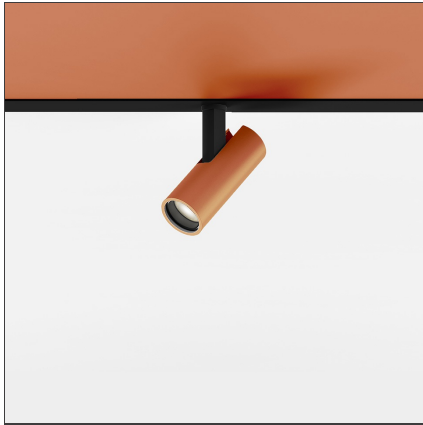

Vector Magnetic 20 - 24° 3000K DALI Brushed copper

IP20  Dimmerable: 

DESIGN BY

Carlotta de Bevilacqua

DESCRIPTION

Four sizes with three different beam angles each (spot, flood, wide flood) obtained by means of refractive or hybrid optical units. Junction arm integrated in the spotlight's body to keep the barycentre aligned with the track and prevent any imbalance in possible suspension versions of the track. The junction allows 360° rotation and 90° tilting for maximum emission adjustment freedom.

TECHNICAL DRAWINGS

FEATURES

Article Code:	AP70218	Series:	Indoor, 2019 Artemide Collection
Colour:	Brushed Copper		
Installation:	Track, Projector		
Environment:	Indoor		

DIMENSIONS

Height:	cm 7.1
Base Length:	cm 18.5
Inclination:	-90+90
Rotation:	cm 360