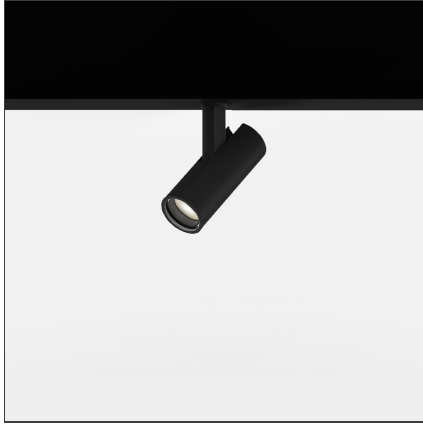

# Vector Magnetic 20 - 24° 3000K DALI Black

IP20  Dimmerable: 

## DESCRIPTION

Four sizes with three different beam angles each (spot, flood, wide flood) obtained by means of refractive or hybrid optical units. Junction arm integrated in the spotlight's body to keep the barycentre aligned with the track and prevent any imbalance in possible suspension versions of the track. The junction allows 360° rotation and 90° tilting for maximum emission adjustment freedom.