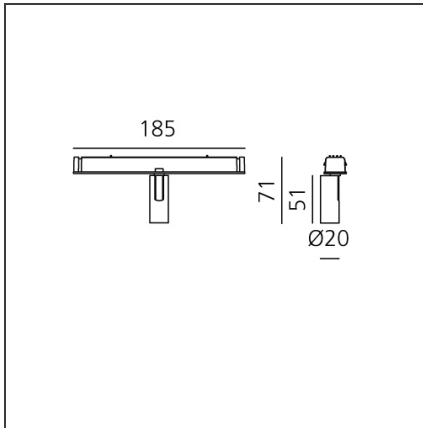

TECHNICAL DRAWINGS

FEATURES

Article Code:	AP70204	Series:	Indoor, 2019 Artemide Collection
Colour:	Black		
Installation:	Track, Projector		
Environment:	Indoor		

DIMENSIONS

Height:	cm 7.1
Base Length:	cm 18.5
Inclination:	-90+90
Rotation:	cm 360

INCLUDED SOURCES

Category:	LED	Color temperature (K):	3000K
Number:	1	Color Tolerance:	MacAdam 3SDCM
Watt:	2W	CRI:	80
Type:	0	Service Life:	L90 (6K) 36300h

LUMINAIRE

Watt:	2W	Delivered lumens output (lm):	160lm
		CCT:	3000K
		CRI:	80
		Dimmable Typology:	Dali

Notes

For operation use only Artemide Power Supply kit.