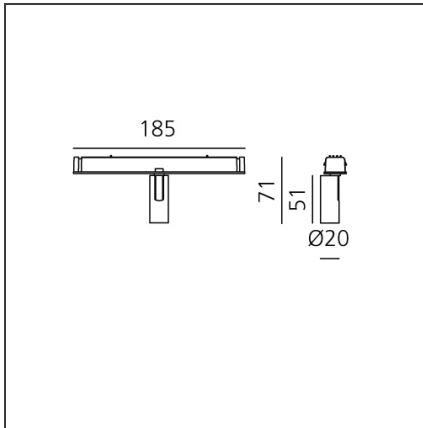

Vector Magnetic 20 - 24° 2700K DALI Brushed silver

IP20  Dimmerable: 

DESIGN BY

Carlotta de Bevilacqua

DESCRIPTION

Four sizes with three different beam angles each (spot, flood, wide flood) obtained by means of refractive or hybrid optical units. Junction arm integrated in the spotlight's body to keep the barycentre aligned with the track and prevent any imbalance in possible suspension versions of the track. The junction allows 360° rotation and 90° tilting for maximum emission adjustment freedom.

TECHNICAL DRAWINGS

FEATURES

Article Code:	AP71215	Series:	Indoor, 2019 Artemide Collection
Colour:	Brushed Silver		
Installation:	Track, Projector		
Environment:	Indoor		

DIMENSIONS

Height:	cm 7.1
Base Length:	cm 18.5
Inclination:	-90+90
Rotation:	cm 360