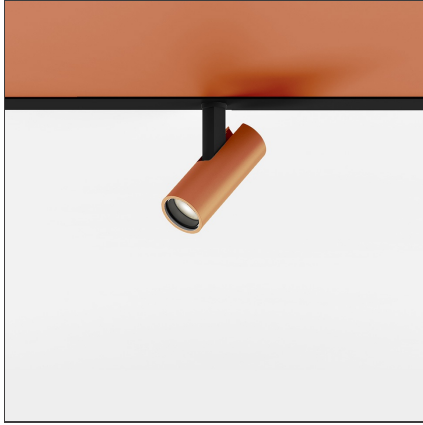

Vector Magnetic 20 - 24° 2700K DALI Brushed copper

IP20  Dimmerable: 

DESIGN BY

Carlotta de Bevilacqua

DESCRIPTION

Four sizes with three different beam angles each (spot, flood, wide flood) obtained by means of refractive or hybrid optical units. Junction arm integrated in the spotlight's body to keep the barycentre aligned with the track and prevent any imbalance in possible suspension versions of the track. The junction allows 360° rotation and 90° tilting for maximum emission adjustment freedom.

TECHNICAL DRAWINGS

FEATURES

Article Code:	AP71218	Series:	Indoor, 2019 Artemide Collection
Colour:	Brushed Copper		
Installation:	Track, Projector		
Environment:	Indoor		

DIMENSIONS

Height:	cm 7.1
Base Length:	cm 18.5
Inclination:	-90+90
Rotation:	cm 360