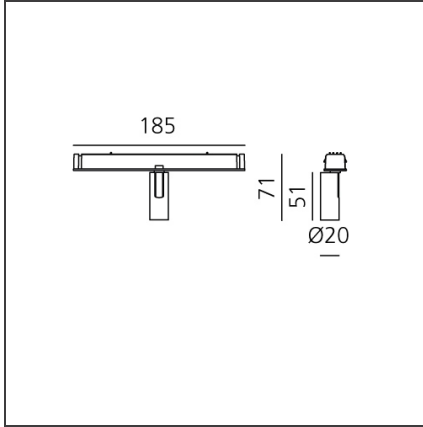

Vector Magnetic 20 - 24° 2700K DALI Brushed copper

IP20  Dimmerable: 

DESIGN BY

Carlotta de Bevilacqua

DESCRIPTION

Four sizes with three different beam angles each (spot, flood, wide flood) obtained by means of refractive or hybrid optical units. Junction arm integrated in the spotlight's body to keep the barycentre aligned with the track and prevent any imbalance in possible suspension versions of the track. The junction allows 360° rotation and 90° tilting for maximum emission adjustment freedom.

TECHNICAL DRAWINGS

FEATURES

Article Code:	AP71218	Series:	Indoor, 2019 Artemide Collection
Colour:	Brushed Copper		
Installation:	Track, Projector		
Environment:	Indoor		

DIMENSIONS

Height:	cm 7.1
Base Length:	cm 18.5
Inclination:	-90+90
Rotation:	cm 360