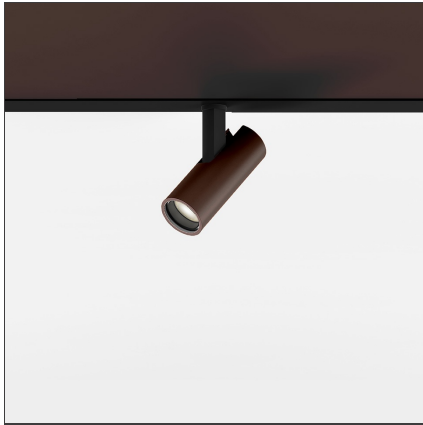

Vector Magnetic 20 - 24° 2700K DALI Brushed bronze

IP20  Dimmerable: 

DESIGN BY

Carlotta de Bevilacqua

DESCRIPTION

Four sizes with three different beam angles each (spot, flood, wide flood) obtained by means of refractive or hybrid optical units. Junction arm integrated in the spotlight's body to keep the barycentre aligned with the track and prevent any imbalance in possible suspension versions of the track. The junction allows 360° rotation and 90° tilting for maximum emission adjustment freedom.

TECHNICAL DRAWINGS

FEATURES

Article Code:	AP71220	Series:	Indoor, 2019 Artemide Collection
Colour:	Brushed Bronze		
Installation:	Track, Projector		
Environment:	Indoor		

DIMENSIONS

Height:	cm 7.1
Base Length:	cm 18.5
Inclination:	-90+90
Rotation:	cm 360