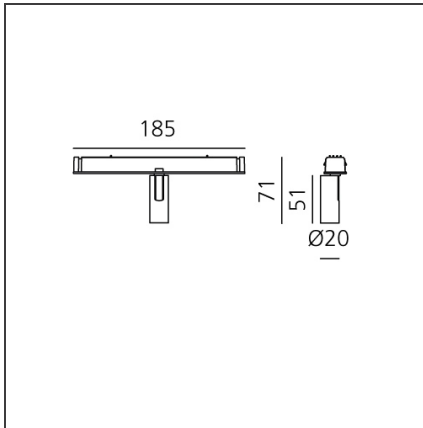

Vector Magnetic 20 - 24° 2700K DALI Brushed bronze

IP20  Dimmerable: 

DESIGN BY

Carlotta de Bevilacqua

DESCRIPTION

Four sizes with three different beam angles each (spot, flood, wide flood) obtained by means of refractive or hybrid optical units. Junction arm integrated in the spotlight's body to keep the barycentre aligned with the track and prevent any imbalance in possible suspension versions of the track. The junction allows 360° rotation and 90° tilting for maximum emission adjustment freedom.

TECHNICAL DRAWINGS

FEATURES

Article Code:	AP71220	Series:	Indoor, 2019 Artemide Collection
Colour:	Brushed Bronze		
Installation:	Track, Projector		
Environment:	Indoor		

DIMENSIONS

Height:	cm 7.1
Base Length:	cm 18.5
Inclination:	-90+90
Rotation:	cm 360