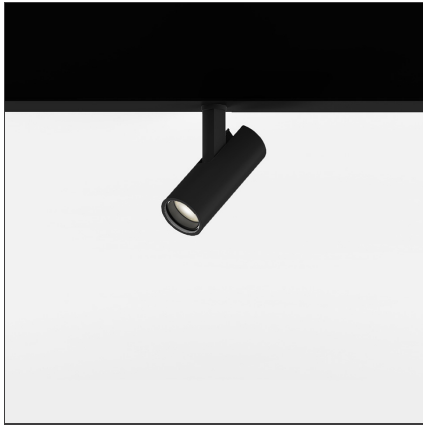

## Vector Magnetic 20 - 24° 2700K DALI Black

IP20  Dimmerable: 

### DESCRIPTION

Four sizes with three different beam angles each (spot, flood, wide flood) obtained by means of refractive or hybrid optical units. Junction arm integrated in the spotlight's body to keep the barycentre aligned with the track and prevent any imbalance in possible suspension versions of the track. The junction allows 360° rotation and 90° tilting for maximum emission adjustment freedom.