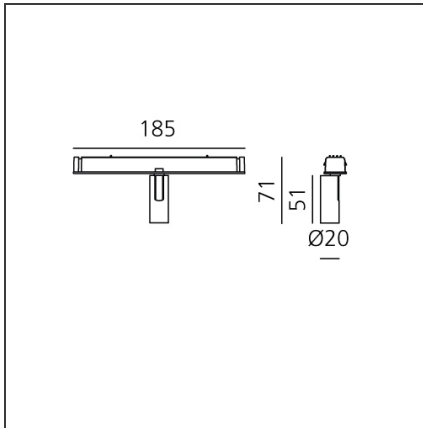

TECHNICAL DRAWINGS

FEATURES

Article Code:	AP75115	Series:	Indoor, 2019 Artemide Collection
Colour:	Brushed Silver		
Installation:	Track, Projector		
Environment:	Indoor		

DIMENSIONS

Height:	cm 7.1
Base Length:	cm 18.5
Inclination:	-90+90
Rotation:	cm 360

INCLUDED SOURCES

Category:	LED	Color temperature (K):	4000K
Number:	1	Color Tolerance:	MacAdam 3SDCM
Watt:	2W	CRI:	80
Type:	0	Service Life:	L90 (6K) 36300h

LUMINAIRE

Watt:	2W	Delivered lumens output (lm):	175lm
		CCT:	4000K
		CRI:	80
		Dimmable Typology:	Dali

Notes

For operation use only Artemide Power Supply kit.