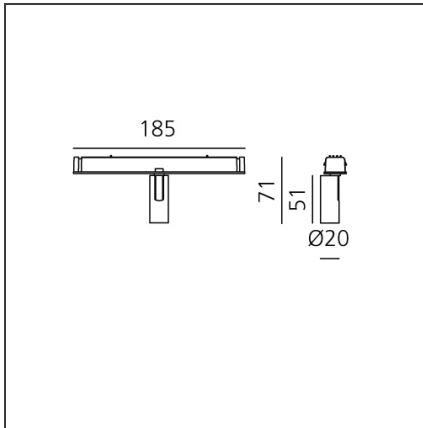

Vector Magnetic 20 - 10° 4000K DALI Brushed bronze

IP20  Dimmerable: 

DESIGN BY

Carlotta de Bevilacqua

DESCRIPTION

Four sizes with three different beam angles each (spot, flood, wide flood) obtained by means of refractive or hybrid optical units. Junction arm integrated in the spotlight's body to keep the barycentre aligned with the track and prevent any imbalance in possible suspension versions of the track. The junction allows 360° rotation and 90° tilting for maximum emission adjustment freedom.

TECHNICAL DRAWINGS

FEATURES

Article Code:	AP75120	Series:	Indoor, 2019 Artemide Collection
Colour:	Brushed Bronze		
Installation:	Track, Projector		
Environment:	Indoor		

DIMENSIONS

Height:	cm 7.1
Base Length:	cm 18.5
Inclination:	-90+90
Rotation:	cm 360