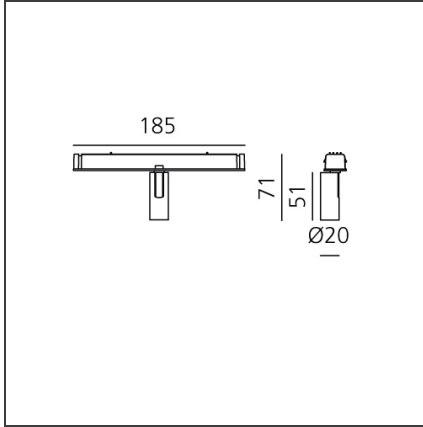

Vector Magnetic 20 - 10° 4000K DALI Black

IP20  Dimmerable: 

DESIGN BY

Carlotta de Bevilacqua

DESCRIPTION

Four sizes with three different beam angles each (spot, flood, wide flood) obtained by means of refractive or hybrid optical units. Junction arm integrated in the spotlight's body to keep the barycentre aligned with the track and prevent any imbalance in possible suspension versions of the track. The junction allows 360° rotation and 90° tilting for maximum emission adjustment freedom.

TECHNICAL DRAWINGS

FEATURES

Article Code:	AP75104	Series:	Indoor, 2019 Artemide Collection
Colour:	Black		
Installation:	Track, Projector		
Environment:	Indoor		

DIMENSIONS

Height:	cm 7.1
Base Length:	cm 18.5
Inclination:	-90+90
Rotation:	cm 360

INCLUDED SOURCES

Category:	LED	Color temperature (K):	4000K
Number:	1	Color Tolerance:	MacAdam 3SDCM
Watt:	2W	CRI:	80
Type:	0	Service Life:	L90 (6K) 36300h

LUMINAIRE

Watt:	2W	Delivered lumens output (lm):	175lm
		CCT:	4000K
		CRI:	80
		Dimmable Typology:	Dali