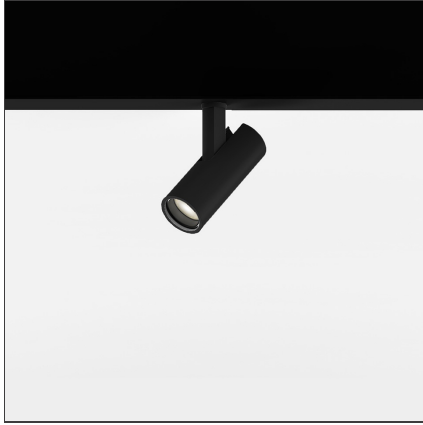

Vector Magnetic 20 - 10° 4000K DALI Black

IP20  Dimmerable: 

DESIGN BY

Carlotta de Bevilacqua

DESCRIPTION

Four sizes with three different beam angles each (spot, flood, wide flood) obtained by means of refractive or hybrid optical units. Junction arm integrated in the spotlight's body to keep the barycentre aligned with the track and prevent any imbalance in possible suspension versions of the track. The junction allows 360° rotation and 90° tilting for maximum emission adjustment freedom.

TECHNICAL DRAWINGS

FEATURES

Article Code:	AP75104	Series:	Indoor, 2019 Artemide Collection
Colour:	Black		
Installation:	Track, Projector		
Environment:	Indoor		

DIMENSIONS

Height:	cm 7.1
Base Length:	cm 18.5
Inclination:	-90+90
Rotation:	cm 360