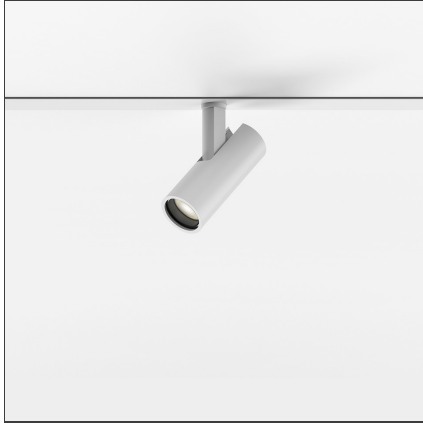

## Vector Magnetic 20 - 10° 3000K DALI White

IP20  Dimmerable: 

### DESCRIPTION

Four sizes with three different beam angles each (spot, flood, wide flood) obtained by means of refractive or hybrid optical units. Junction arm integrated in the spotlight's body to keep the barycentre aligned with the track and prevent any imbalance in possible suspension versions of the track. The junction allows 360° rotation and 90° tilting for maximum emission adjustment freedom.