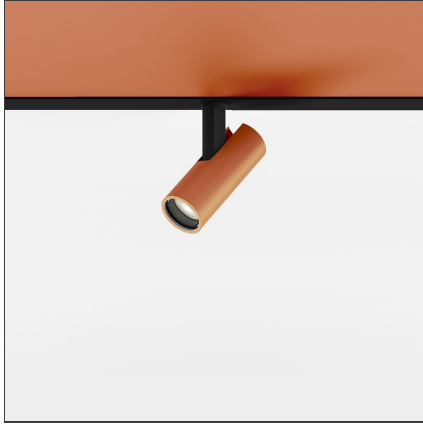

Vector Magnetic 20 - 10° 3000K DALI Brushed copper

IP20  Dimmerable: 

DESIGN BY

Carlotta de Bevilacqua

DESCRIPTION

Four sizes with three different beam angles each (spot, flood, wide flood) obtained by means of refractive or hybrid optical units. Junction arm integrated in the spotlight's body to keep the barycentre aligned with the track and prevent any imbalance in possible suspension versions of the track. The junction allows 360° rotation and 90° tilting for maximum emission adjustment freedom.

TECHNICAL DRAWINGS

FEATURES

Article Code:	AP70118	Series:	Indoor, 2019 Artemide Collection
Colour:	Brushed Copper		
Installation:	Track, Projector		
Environment:	Indoor		

DIMENSIONS

Height:	cm 7.1
Base Length:	cm 18.5
Inclination:	-90+90
Rotation:	cm 360