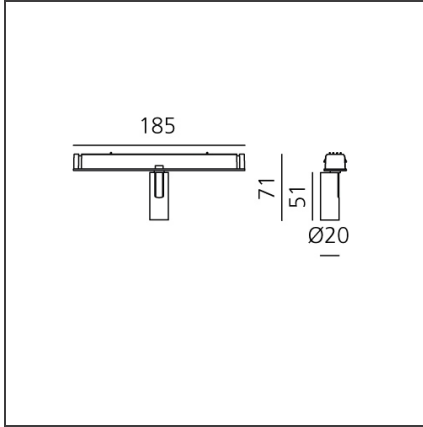

Vector Magnetic 20 - 10° 3000K DALI Brushed copper

IP20  Dimmerable: 

DESIGN BY

Carlotta de Bevilacqua

DESCRIPTION

Four sizes with three different beam angles each (spot, flood, wide flood) obtained by means of refractive or hybrid optical units. Junction arm integrated in the spotlight's body to keep the barycentre aligned with the track and prevent any imbalance in possible suspension versions of the track. The junction allows 360° rotation and 90° tilting for maximum emission adjustment freedom.

TECHNICAL DRAWINGS

FEATURES

Article Code:	AP70118	Series:	Indoor, 2019 Artemide Collection
Colour:	Brushed Copper		
Installation:	Track, Projector		
Environment:	Indoor		

DIMENSIONS

Height:	cm 7.1
Base Length:	cm 18.5
Inclination:	-90+90
Rotation:	cm 360