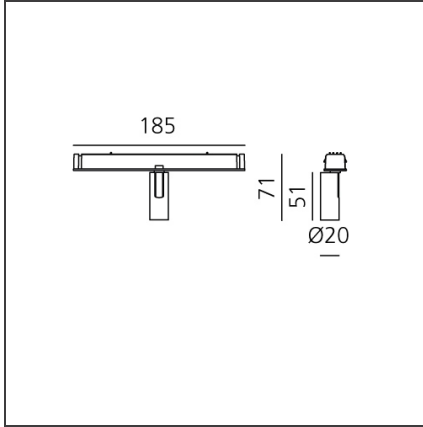

Vector Magnetic 20 - 10° 3000K DALI Brushed bronze

IP20  Dimmerable: 

DESIGN BY

Carlotta de Bevilacqua

DESCRIPTION

Four sizes with three different beam angles each (spot, flood, wide flood) obtained by means of refractive or hybrid optical units. Junction arm integrated in the spotlight's body to keep the barycentre aligned with the track and prevent any imbalance in possible suspension versions of the track. The junction allows 360° rotation and 90° tilting for maximum emission adjustment freedom.

TECHNICAL DRAWINGS

FEATURES

Article Code:	AP70120	Series:	Indoor, 2019 Artemide Collection
Colour:	Brushed Bronze		
Installation:	Track, Projector		
Environment:	Indoor		

DIMENSIONS

Height:	cm 7.1
Base Length:	cm 18.5
Inclination:	-90+90
Rotation:	cm 360