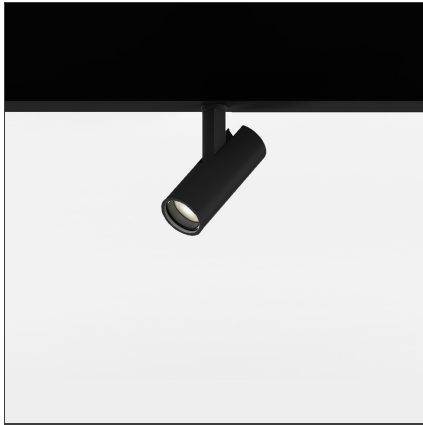

## Vector Magnetic 20 - 10° 3000K DALI Black

IP20  Dimmerable: 

### DESCRIPTION

Four sizes with three different beam angles each (spot, flood, wide flood) obtained by means of refractive or hybrid optical units. Junction arm integrated in the spotlight's body to keep the barycentre aligned with the track and prevent any imbalance in possible suspension versions of the track. The junction allows 360° rotation and 90° tilting for maximum emission adjustment freedom.