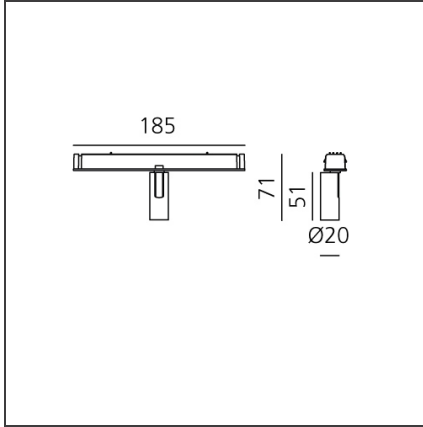

Vector Magnetic 20 - 10° 2700K DALI Brushed bronze

IP20  Dimmerable: 

DESIGN BY

Carlotta de Bevilacqua

DESCRIPTION

Four sizes with three different beam angles each (spot, flood, wide flood) obtained by means of refractive or hybrid optical units. Junction arm integrated in the spotlight's body to keep the barycentre aligned with the track and prevent any imbalance in possible suspension versions of the track. The junction allows 360° rotation and 90° tilting for maximum emission adjustment freedom.

TECHNICAL DRAWINGS

FEATURES

Article Code:	AP71120	Series:	Indoor, 2019 Artemide Collection
Colour:	Brushed Bronze		
Installation:	Track, Projector		
Environment:	Indoor		

DIMENSIONS

Height:	cm 7.1
Base Length:	cm 18.5
Inclination:	-90+90
Rotation:	cm 360