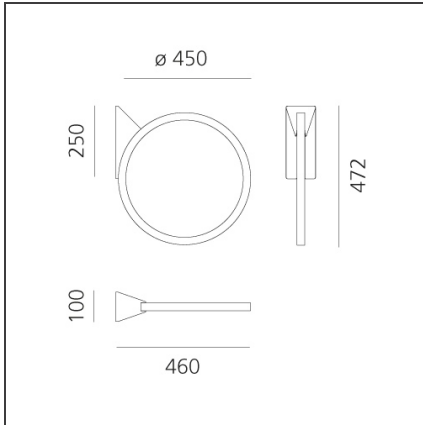

"O" 45 - Wall/Ceiling

IP67  

DESIGN BY

Elemental

DESCRIPTION

"O" is an essential element that, when switched on, frames nature and suggests perspectives, an unobtrusive object in space that does not alter environmental balances. Its controlled and comfortable light emission can be adjusted with sensors and with the Artemide App to ensure focused operation, thus preventing waste and respecting the circadian cycles of all animal and plant species. Introduced in 2018 in the ground and suspended outdoor versions, it is a perfect lighting appliance also for indoor use thanks to a cabled option that allows easy relocation. In this case too, the IP protection grade is anyway fit for outdoor use. Its lightness is not just formal: its thin aluminium profile is an element on its own, which can be moved wherever necessary, allows multiple uses, and creates a pleasant ambiance anywhere with its soft, non-glaring light. "O" is developed in the original 90-cm diameter version, as well as in a smaller, 45-cm version featuring all the characteristics of the original one. All the versions come with both a white and a black finish to match all possible spaces. "O" is thus a comprehensive family of elements creating dynamic lightscapes.

TECHNICAL DRAWINGS

FEATURES

Article Code:	T072330	Material:	<p>Aluminium, silicone</p>
Colour:	Black	Series:	2019 Artemide Collection, Outdoor
Installation:	Suspension, Floor		
Environment:	Outdoor		

DIMENSIONS

Length:	cm 47.2
Height:	cm 46
Base Length:	cm 24.7
Base Width:	cm 10

LUMINAIRE

Watt:	22W	Delivered lumens output (lm):	859lm
		CCT:	3000K
		CRI:	90

Notes