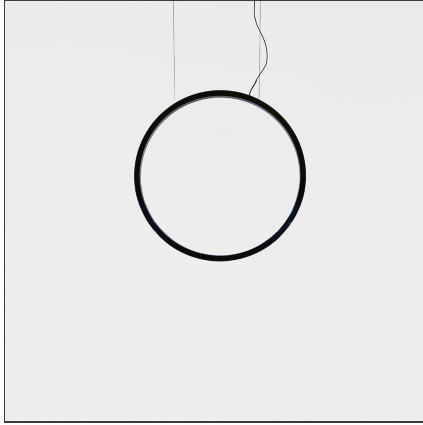

"O" 45 - Suspension

IP67 

DESIGN BY

Elemental

DESCRIPTION

"O" is an essential element that, when switched on, frames nature and suggests perspectives, an unobtrusive object in space that does not alter environmental balances. Its controlled and comfortable light emission can be adjusted with sensors and with the Artemide App to ensure focused operation, thus preventing waste and respecting the circadian cycles of all animal and plant species. Introduced in 2018 in the ground and suspended outdoor versions, it is a perfect lighting appliance also for indoor use thanks to a cabled option that allows easy relocation. In this case too, the IP protection grade is anyway fit for outdoor use. Its lightness is not just formal: its thin aluminium profile is an element on its own, which can be moved wherever necessary, allows multiple uses, and creates a pleasant ambience anywhere with its soft, non-glaring light. "O" is developed in the original 90-cm diameter version, as well as in a smaller, 45-cm version featuring all the characteristics of the original one. All the versions come with both a white and a black finish to match all possible spaces. "O" is thus a comprehensive family of elements creating dynamic lightscapes.

TECHNICAL DRAWINGS

FEATURES

Article Code:	T072130	Material:	Aluminium, silicone
Colour:	Black	Series:	2019 Artemide
Installation:	Suspension, Floor		Collection, Outdoor
Environment:	Outdoor		

DIMENSIONS

LUMINAIRE

Watt:	22W	Delivered lumens output (lm):	859lm
		CCT:	3000K
		CRI:	90

Notes