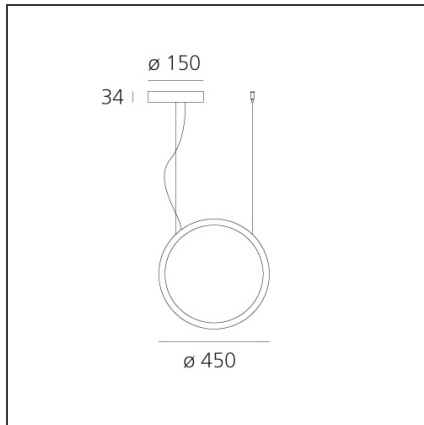

"O" 45 - Suspension

IP67 

DESIGN BY

Elemental

DESCRIPTION

"O" is an essential element that, when switched on, frames nature and suggests perspectives, an unobtrusive object in space that does not alter environmental balances. Its controlled and comfortable light emission can be adjusted with sensors and with the Artemide App to ensure focused operation, thus preventing waste and respecting the circadian cycles of all animal and plant species. Introduced in 2018 in the ground and suspended outdoor versions, it is a perfect lighting appliance also for indoor use thanks to a cabled option that allows easy relocation. In this case too, the IP protection grade is anyway fit for outdoor use. Its lightness is not just formal: its thin aluminium profile is an element on its own, which can be moved wherever necessary, allows multiple uses, and creates a pleasant ambience anywhere with its soft, non-glaring light. "O" is developed in the original 90-cm diameter version, as well as in a smaller, 45-cm version featuring all the characteristics of the original one. All the versions come with both a white and a black finish to match all possible spaces. "O" is thus a comprehensive family of elements creating dynamic lightscapes.

TECHNICAL DRAWINGS

FEATURES

Article Code:	T072130	Material:	Aluminium, silicone
Colour:	Black	Series:	2019 Artemide
Installation:	Suspension, Floor		Collection, Outdoor
Environment:	Outdoor		

DIMENSIONS

LUMINAIRE

Watt:	22W	Delivered lumens output (lm):	859lm
		CCT:	3000K
		CRI:	90

Notes