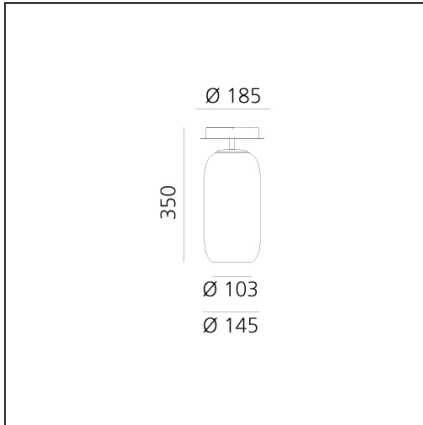

TECHNICAL DRAWINGS

FEATURES

| | | | |
|----------------------|------------|------------------|------------------------|
| Article Code: | 1414020A | Material: | Blown glass, aluminium |
| Colour: | White | Series: | Design, 2019 |
| Installation: | Suspension | | Artemide Collection |
| Environment: | Indoor | | |

DIMENSIONS

| | |
|-----------------------|---------|
| Height: | cm 35 |
| Base Diameter: | cm 18.5 |

SOURCES NOT INCLUDED

| | |
|------------------|-----|
| Category: | LED |
| Number: | 1 |
| Watt: | 6W |
| Type: | 2 |
| Socket: | E14 |