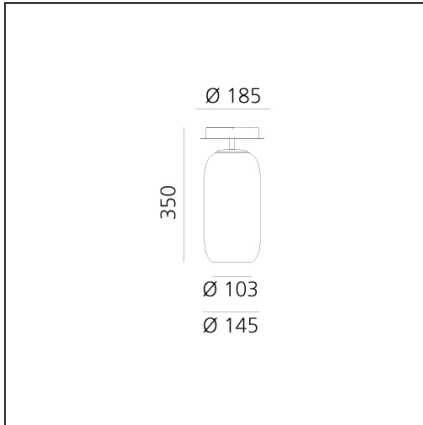

TECHNICAL DRAWINGS

FEATURES

| | | | |
|----------------------|------------|------------------|------------------------|
| Article Code: | 1414040A | Material: | Blown glass, aluminium |
| Colour: | Copper | Series: | Design, 2019 |
| Installation: | Suspension | | |
| Environment: | Indoor | | Artemide Collection |

DIMENSIONS

| | |
|-----------------------|---------|
| Height: | cm 35 |
| Base Diameter: | cm 18.5 |

SOURCES NOT INCLUDED

| | |
|------------------|-----|
| Category: | LED |
| Number: | 1 |
| Watt: | 6W |
| Type: | 2 |
| Socket: | E14 |