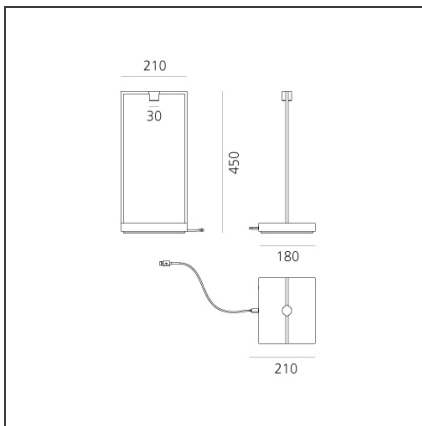

TECHNICAL DRAWINGS

FEATURES

Article Code:	0176010A	Material:	Aluminium
Colour:	Black-brown	Series:	Design, 2019
Installation:	Table		Artemide Collection

DIMENSIONS

Length:	cm 21
Width:	cm 21
Height:	cm 45