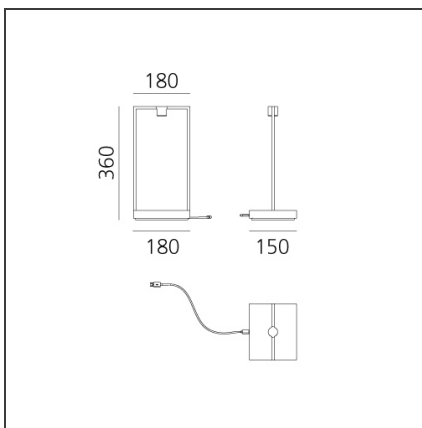

TECHNICAL DRAWINGS

FEATURES

Article Code:	0174110A	Material:	Aluminium
Colour:	Black-brown	Series:	Design, 2019
Installation:	Table		Artemide Collection

DIMENSIONS

Length:	cm 18
Width:	cm 18
Height:	cm 35.5