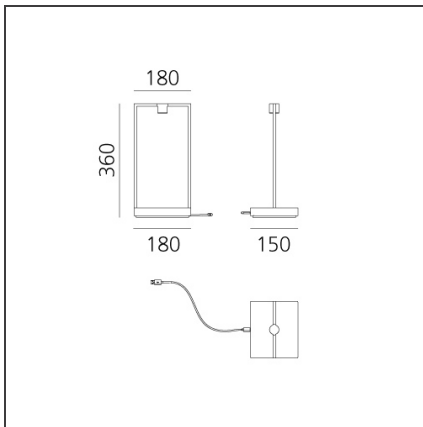

Davide Oppizzi

TECHNICAL DRAWINGS

FEATURES

Article Code:	0174010A	Material:	Aluminium
Colour:	Black-brown	Series:	Design, 2019
Installation:	Table		Artemide Collection

DIMENSIONS

Length:	cm 18
Width:	cm 15
Height:	cm 36